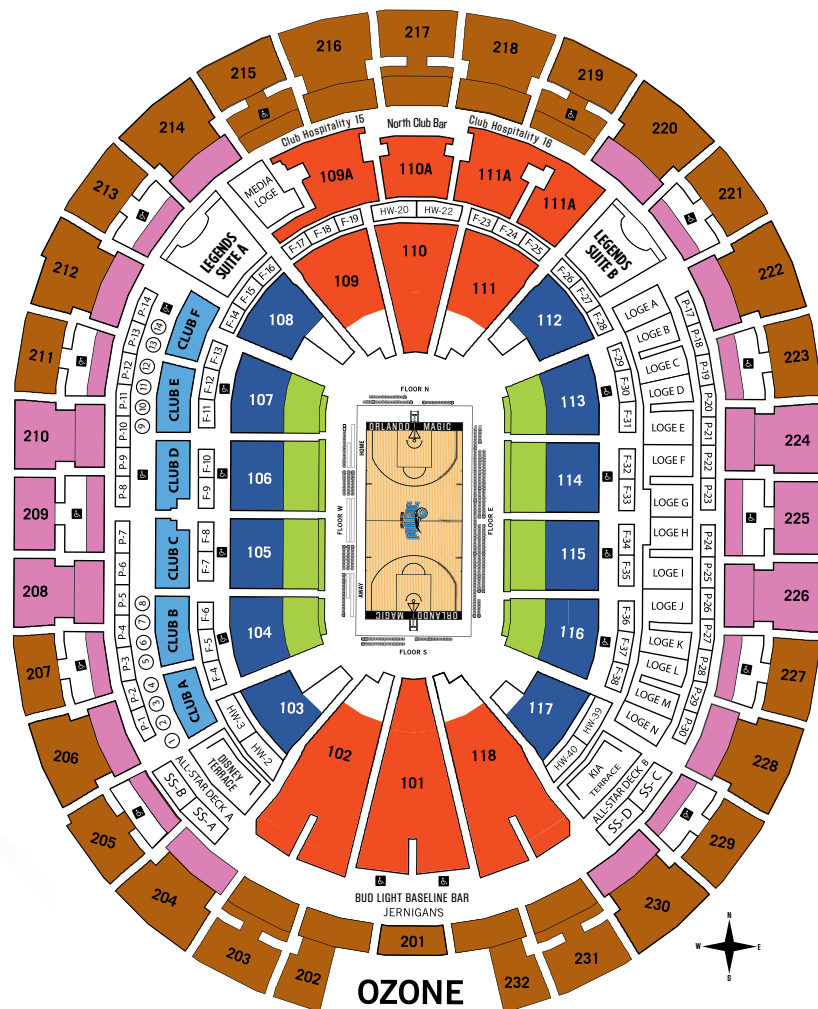

JANUARY

	Philadelphia 76ers	Wed.	Jan. 5	7:00	THREE
	Washington Wizards	Sun.	Jan. 9	6:00	FOUR
	Portland Trailblazers	Mon.	Jan. 17	7:00	THREE
	Los Angeles Lakers	Fri.	Jan. 21	7:00	ONE
	Chicago Bulls	Sun.	Jan. 23	6:00	FOUR
	Los Angeles Clippers	Wed.	Jan. 26	7:00	THREE
	Detroit Pistons	Fri.	Jan. 28	7:00	FOUR
	Dallas Mavericks	Sun.	Jan. 30	7:00	THREE

FEBRUARY

	Memphis Grizzlies	Sat.	Feb. 5	5:00	FOUR
	Boston Celtics	Sun.	Feb. 6	6:00	THREE
	Atlanta Hawks	Wed.	Feb. 16	7:00	THREE
	Houston Rockets	Fri.	Feb. 25	7:00	FOUR
	Indiana Pacers	Mon.	Feb. 28	7:00	FOUR

MARCH

	Indiana Pacers	Wed.	Mar. 2	7:00	FOUR
	Phoenix Suns	Tue.	Mar. 8	7:00	THREE
	Minnesota Timberwolves	Fri.	Mar. 11	7:00	FOUR
	Philadelphia 76ers	Sun.	Mar. 13	6:00	TWO
	Brooklyn Nets	Tue.	Mar. 15	7:00	ONE
	Detroit Pistons	Thu.	Mar. 17	7:00	FOUR
	Oklahoma City Thunder	Sun.	Mar. 20	6:00	FOUR
	Golden State Warriors	Tue.	Mar. 22	7:00	TWO
	Sacramento Kings	Sat.	Mar. 26	7:00	FOUR

APRIL

	Toronto Raptors	Fri.	Apr. 1	7:00	FOUR
	New York Knicks	Sun.	Apr. 3	6:00	THREE
	Cleveland Cavaliers	Tue.	Apr. 5	7:00	FOUR
	Miami Heat	Sun.	Apr. 10	TBA	THREE

GAME TIER

SEATING AREA	ONE	TWO	THREE	FOUR	FIVE
ULTIMATE*	$725	$605	$387	$237	$211
TERRACE A	$417	$279	$173	$97	$83
TERRACE B	$196	$130	$89	$42	$36
CLUB	$250	$180	$139	$75	$66
PROMENADE A	$123	$83	$44	$26	$23
PROMENADE B	$103	$65	$30	$20	$19

*Ultimate seats include access to FIELDS ULTIMATE LOUNGE WITH ALL-INCLUSIVE FOOD AND BEVERAGE.

NOTE: Game dates and times subject to change.

All prices are subject to change until purchased. Accessible seating is available. View Orlando Magic health and safety information at orlandomagic.com/healthandsafety