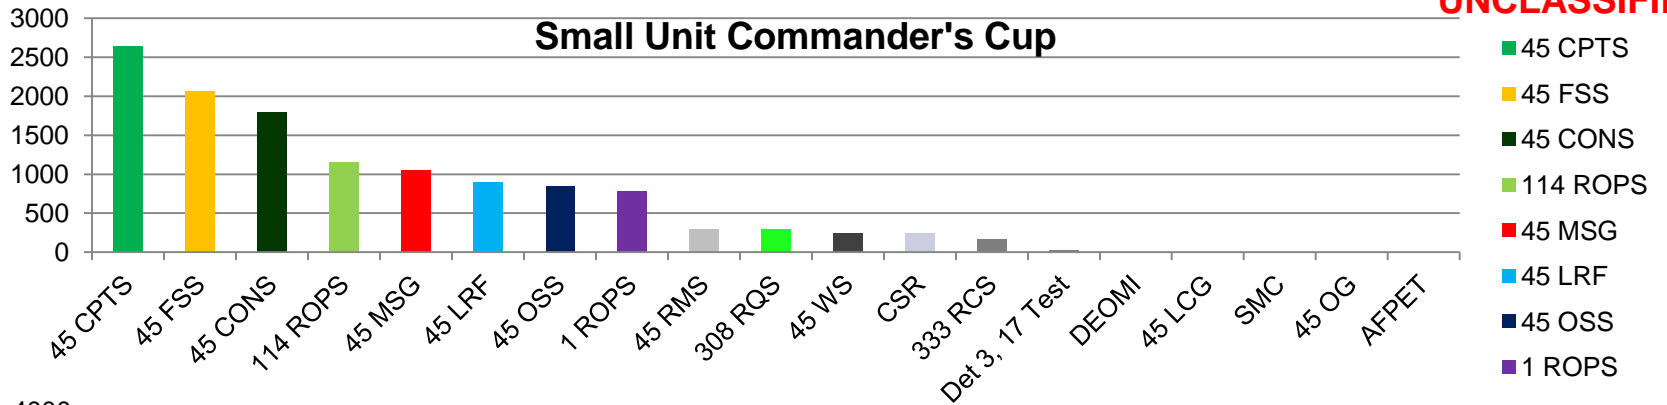

Commander's Cup Standings

UNCLASSIFIED

UNCLASSIFIED

Commander's Cup Update

UNCLASSIFIED

COMMANDER'S CUP STANDINGS as of 15 Apr 2012

UNIT	POINTS	UNIT	POINTS
<u>Large Population > than 100 Unit Members:</u>		<u>Small Population <35 Unit Members:</u>	
45 th Civil Engineer Squadron (45 CES)	4230	45 th Comptroller Squadron (CPTS)	2650
Air Force Technical Applications Center (AFTAC)	4070	45 th Force Support Squadron (FSS)	2070
45 th Security Forces Squadron (45 SFS)	2130	45 th Contracting Squadron (CONS)	1800
920 th Rescue Wing (920 RQW)	1700	114 th Range Operations Squadron	1160
Naval Ordnance Test Unit (NOTU)	0	45 th Mission Support Group (45 MSG)	1050
<u>Medium Population 36-100 Unit Members:</u>		45 th Logistics Readiness Squadron (45 LRS)	900
5 th Space Launch Squadron (5 SLS)	3350	45 th Operations Support Squadron (45 OSS)	850
45 th Space Wing (45 SW)	2200	1 st Range Operations Squadron (1ROPS)	780
45 th Space Communication Squadron (45 SCS)	1610	45 th Range Management Squadron (45 RMS)	300
45 th Launch Support Squadron (45 LCSS)	850	308 th Rescue Squadron (308 RQS)	300
45 th Medical Support Group (45 MDG)	750	45 th Weather Squadron (45 WS)	250
		Computer Sciences Raytheon (CSR)	250
		333 rd Recruiting Squadron (45 RCS)	170
		Det 3, 17th Test Squadron	20
		Defense Equal Opportunity Management Institute (DEOMI)	0
		45 th Launch Control Group (45 LCG)	0
		45 th Space and Missile Systems (45 SMC)	0
		45 th Operation Group (45 OG)	0
		Air Force Petroleum Agency	0

Note: Points accumulated by participants from the command section of each group in the 45th Space Wing (MDG, LCG, OG, MSG), will be tallied separately throughout the 2012 Commander's Cup season. At the end of the year, the command section's points will be awarded to the unit within that group with the lowest points score. Please contact Joseph Cosentino. @ 494-6450 or joseph.cosentino@patrick.af.mil with any questions or concerns regarding the 2012 Commander's Cup program.