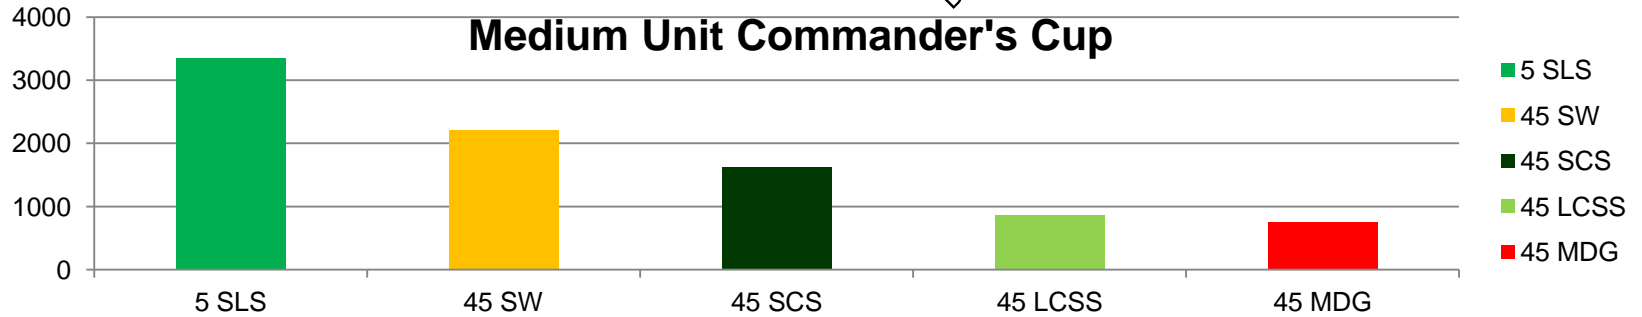

Commander's Cup Standings

UNCLASSIFIED

UNCLASSIFIED

Commander's Cup Update

UNCLASSIFIED

COMMANDER'S CUP STANDINGS as of 15 Apr 2012

UNIT	POINTS	UNIT	POINTS
<u>Large Population > than 100 Unit Members:</u>		<u>Small Population <35 Unit Members:</u>	
45 th Civil Engineer Squadron (45 CES)	4230	45 th Comptroller Squadron (CPTS)	2650
Air Force Technical Applications Center (AFTAC)	4070	45 th Force Support Squadron (FSS)	2070
45 th Security Forces Squadron (45 SFS)	2130	45 th Contracting Squadron (CONS)	1800
920 th Rescue Wing (920 RQW)	1700	114 th Range Operations Squadron	1160
Naval Ordnance Test Unit (NOTU)	0	45 th Mission Support Group (45 MSG)	1050
<u>Medium Population 36-100 Unit Members:</u>		45 th Logistics Readiness Squadron (45 LRS)	900
5 th Space Launch Squadron (5 SLS)	3350	45 th Operations Support Squadron (45 OSS)	850
45 th Space Wing (45 SW)	2200	1 st Range Operations Squadron (1ROPS)	780
45 th Space Communication Squadron (45 SCS)	1610	45 th Range Management Squadron (45 RMS)	300
45 th Launch Support Squadron (45 LCSS)	850	308 th Rescue Squadron (308 RQS)	300
45 th Medical Support Group (45 MDG)	750	45 th Weather Squadron (45 WS)	250
		Computer Sciences Raytheon (CSR)	250
		333 rd Recruiting Squadron (45 RCS)	170
		Det 3, 17th Test Squadron	20
		Defense Equal Opportunity Management Institute (DEOMI)	0
		45 th Launch Control Group (45 LCG)	0
		45 th Space and Missile Systems (45 SMC)	0
		45 th Operation Group (45 OG)	0
		Air Force Petroleum Agency	0

Note: Points accumulated by participants from the command section of each group in the 45th Space Wing (MDG, LCG, OG, MSG), will be tallied separately throughout the 2012 Commander's Cup season. At the end of the year, the command section's points will be awarded to the unit within that group with the lowest points score. Please contact Joseph Cosentino. @ 494-6450 or joseph.cosentino@patrick.af.mil with any questions or concerns regarding the 2012 Commander's Cup program.