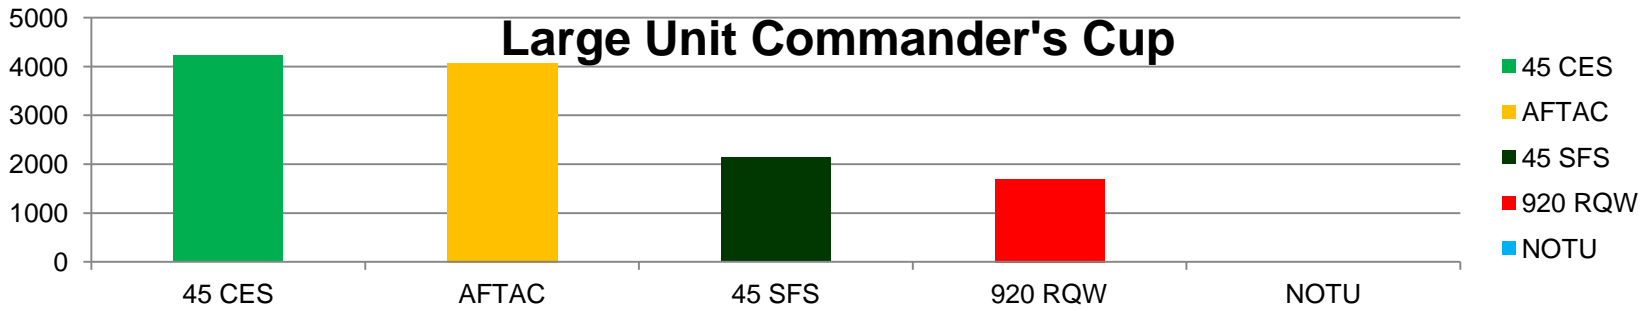

Commander's Cup Standings

UNCLASSIFIED

UNCLASSIFIED

Commander's Cup Update

UNCLASSIFIED

COMMANDER'S CUP STANDINGS as of 15 Apr 2012

UNIT	POINTS	UNIT	POINTS
<u>Large Population > than 100 Unit Members:</u>		<u>Small Population <35 Unit Members:</u>	
45 th Civil Engineer Squadron (45 CES)	4230	45 th Comptroller Squadron (CPTS)	2650
Air Force Technical Applications Center (AFTAC)	4070	45 th Force Support Squadron (FSS)	2070
45 th Security Forces Squadron (45 SFS)	2130	45 th Contracting Squadron (CONS)	1800
920 th Rescue Wing (920 RQW)	1700	114 th Range Operations Squadron	1160
Naval Ordnance Test Unit (NOTU)	0	45 th Mission Support Group (45 MSG)	1050
<u>Medium Population 36-100 Unit Members:</u>		45 th Logistics Readiness Squadron (45 LRS)	900
5 th Space Launch Squadron (5 SLS)	3350	45 th Operations Support Squadron (45 OSS)	850
45 th Space Wing (45 SW)	2200	1 st Range Operations Squadron (1ROPS)	780
45 th Space Communication Squadron (45 SCS)	1610	45 th Range Management Squadron (45 RMS)	300
45 th Launch Support Squadron (45 LCSS)	850	308 th Rescue Squadron (308 RQS)	300
45 th Medical Support Group (45 MDG)	750	45 th Weather Squadron (45 WS)	250
		Computer Sciences Raytheon (CSR)	250
		333 rd Recruiting Squadron (45 RCS)	170
		Det 3, 17th Test Squadron	20
		Defense Equal Opportunity Management Institute (DEOMI)	0
		45 th Launch Control Group (45 LCG)	0
		45 th Space and Missile Systems (45 SMC)	0
		45 th Operation Group (45 OG)	0
		Air Force Petroleum Agency	0

Note: Points accumulated by participants from the command section of each group in the 45th Space Wing (MDG, LCG, OG, MSG), will be tallied separately throughout the 2012 Commander's Cup season. At the end of the year, the command section's points will be awarded to the unit within that group with the lowest points score. Please contact Joseph Cosentino. @ 494-6450 or joseph.cosentino@patrick.af.mil with any questions or concerns regarding the 2012 Commander's Cup program.